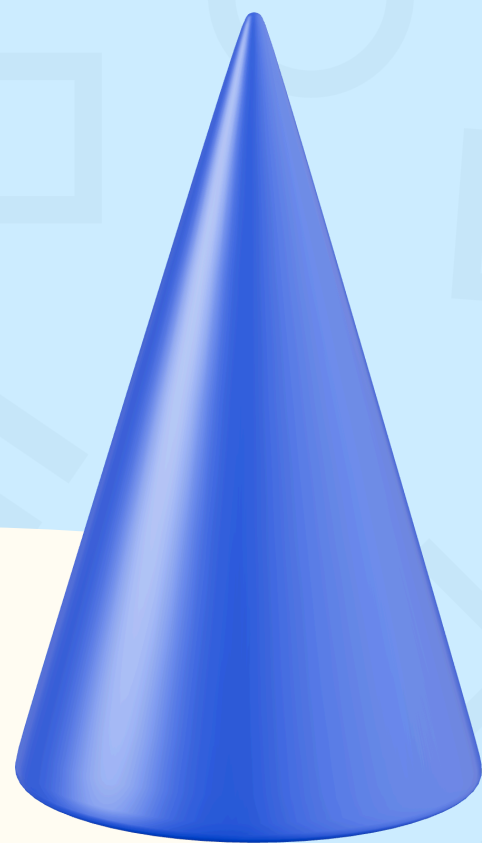


The background is a light blue color with various geometric shapes scattered throughout. These include cubes, rectangular prisms, pyramids, cylinders, spheres, and starburst patterns. The shapes are drawn with thin black outlines and some have dashed lines to indicate hidden edges.

# Prisme

6 sommets

2 faces triangulaires  
3 faces rectangulaires  
9 arêtes

# Pyramide

1 seule base

Des faces latérales  
triangulaires

# Cône

1 sommet  
1 face courbe  
1 face circulaire  
1 arête